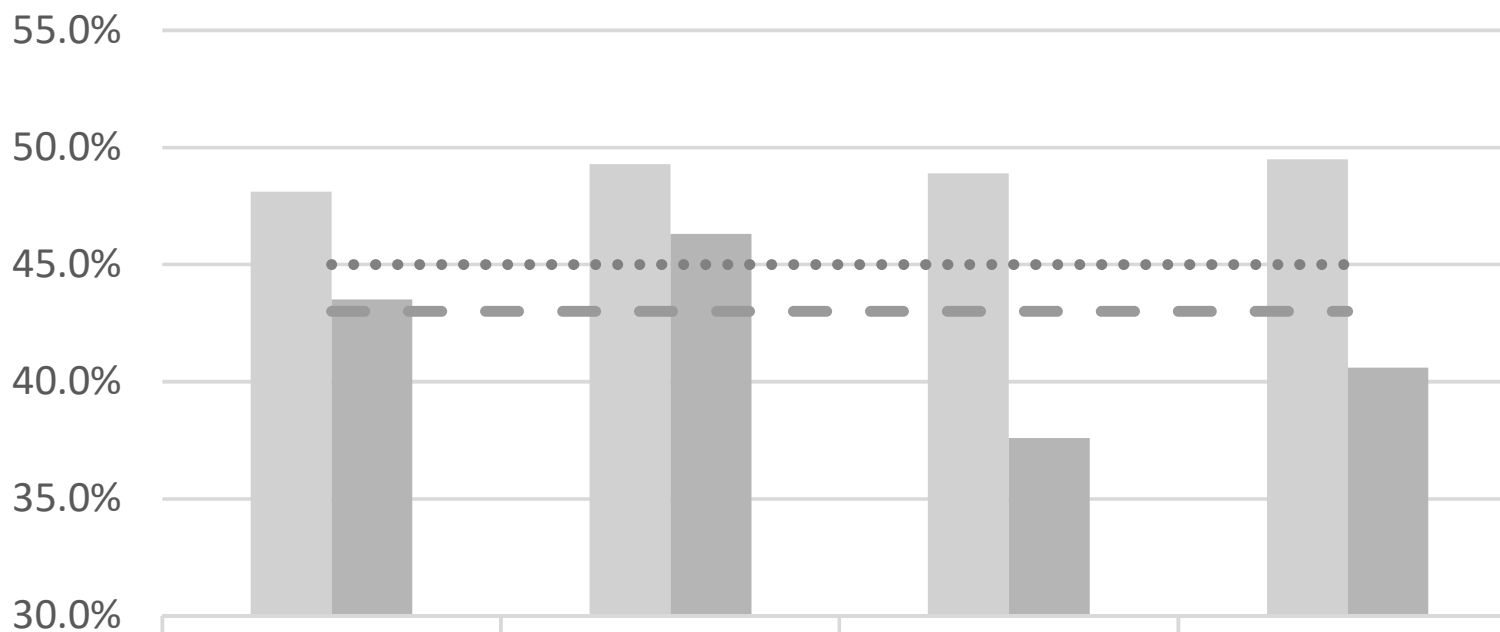

PANDEMIC AFFECTED PROGRESSION: Earned 42 Credits Toward Graduation At End of Year 2

	FA18 cohort	FA19 cohort	FA20 cohort	FA21 cohort
PEERS	48.1%	49.3%	48.9%	49.5%
MDCC	43.5%	46.3%	37.6%	40.6%
Threshold	43.0%	43.0%	43.0%	43.0%
Goal	45.0%	45.0%	45.0%	45.0%